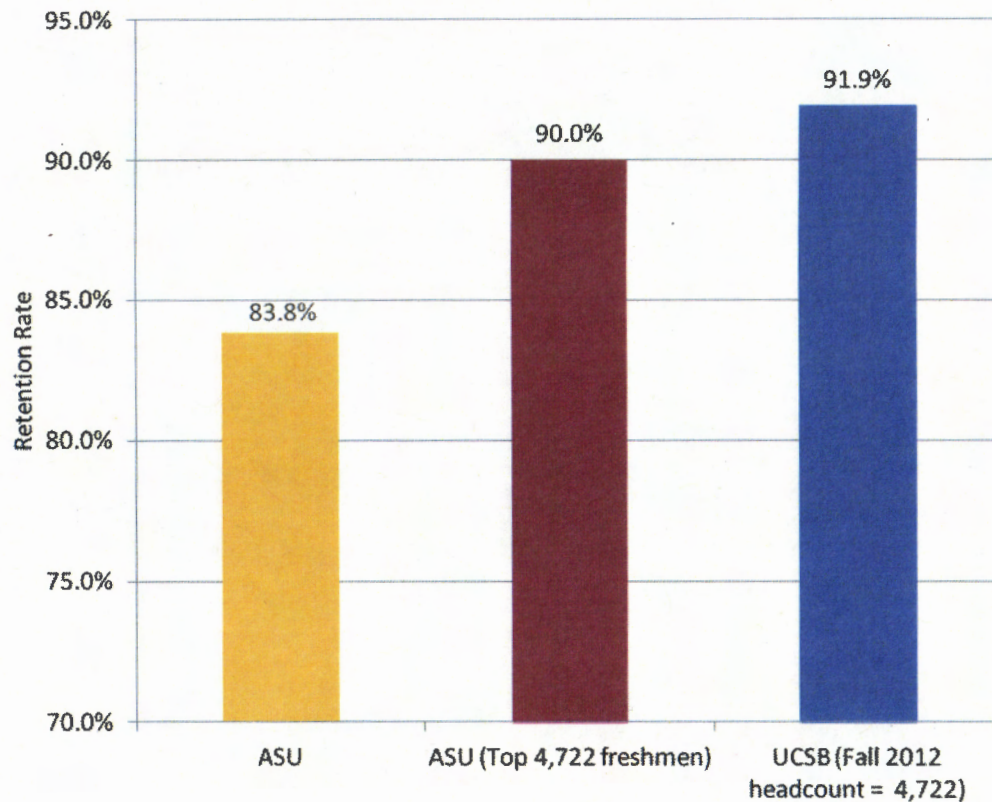

Retention Rates

ASU Compared to UC Santa Barbara

Retention Rate

•UCSB is more selective and enrolls a smaller freshman class than ASU. In 2012, UCSB enrolled 4,722 first-time freshmen. ASU enrolled 9,265.

•If ASU limited the freshman class to the same size as UCSB, the retention rate for the 2012 class would have been 90%, just below the UCSB rate of 91.9%.